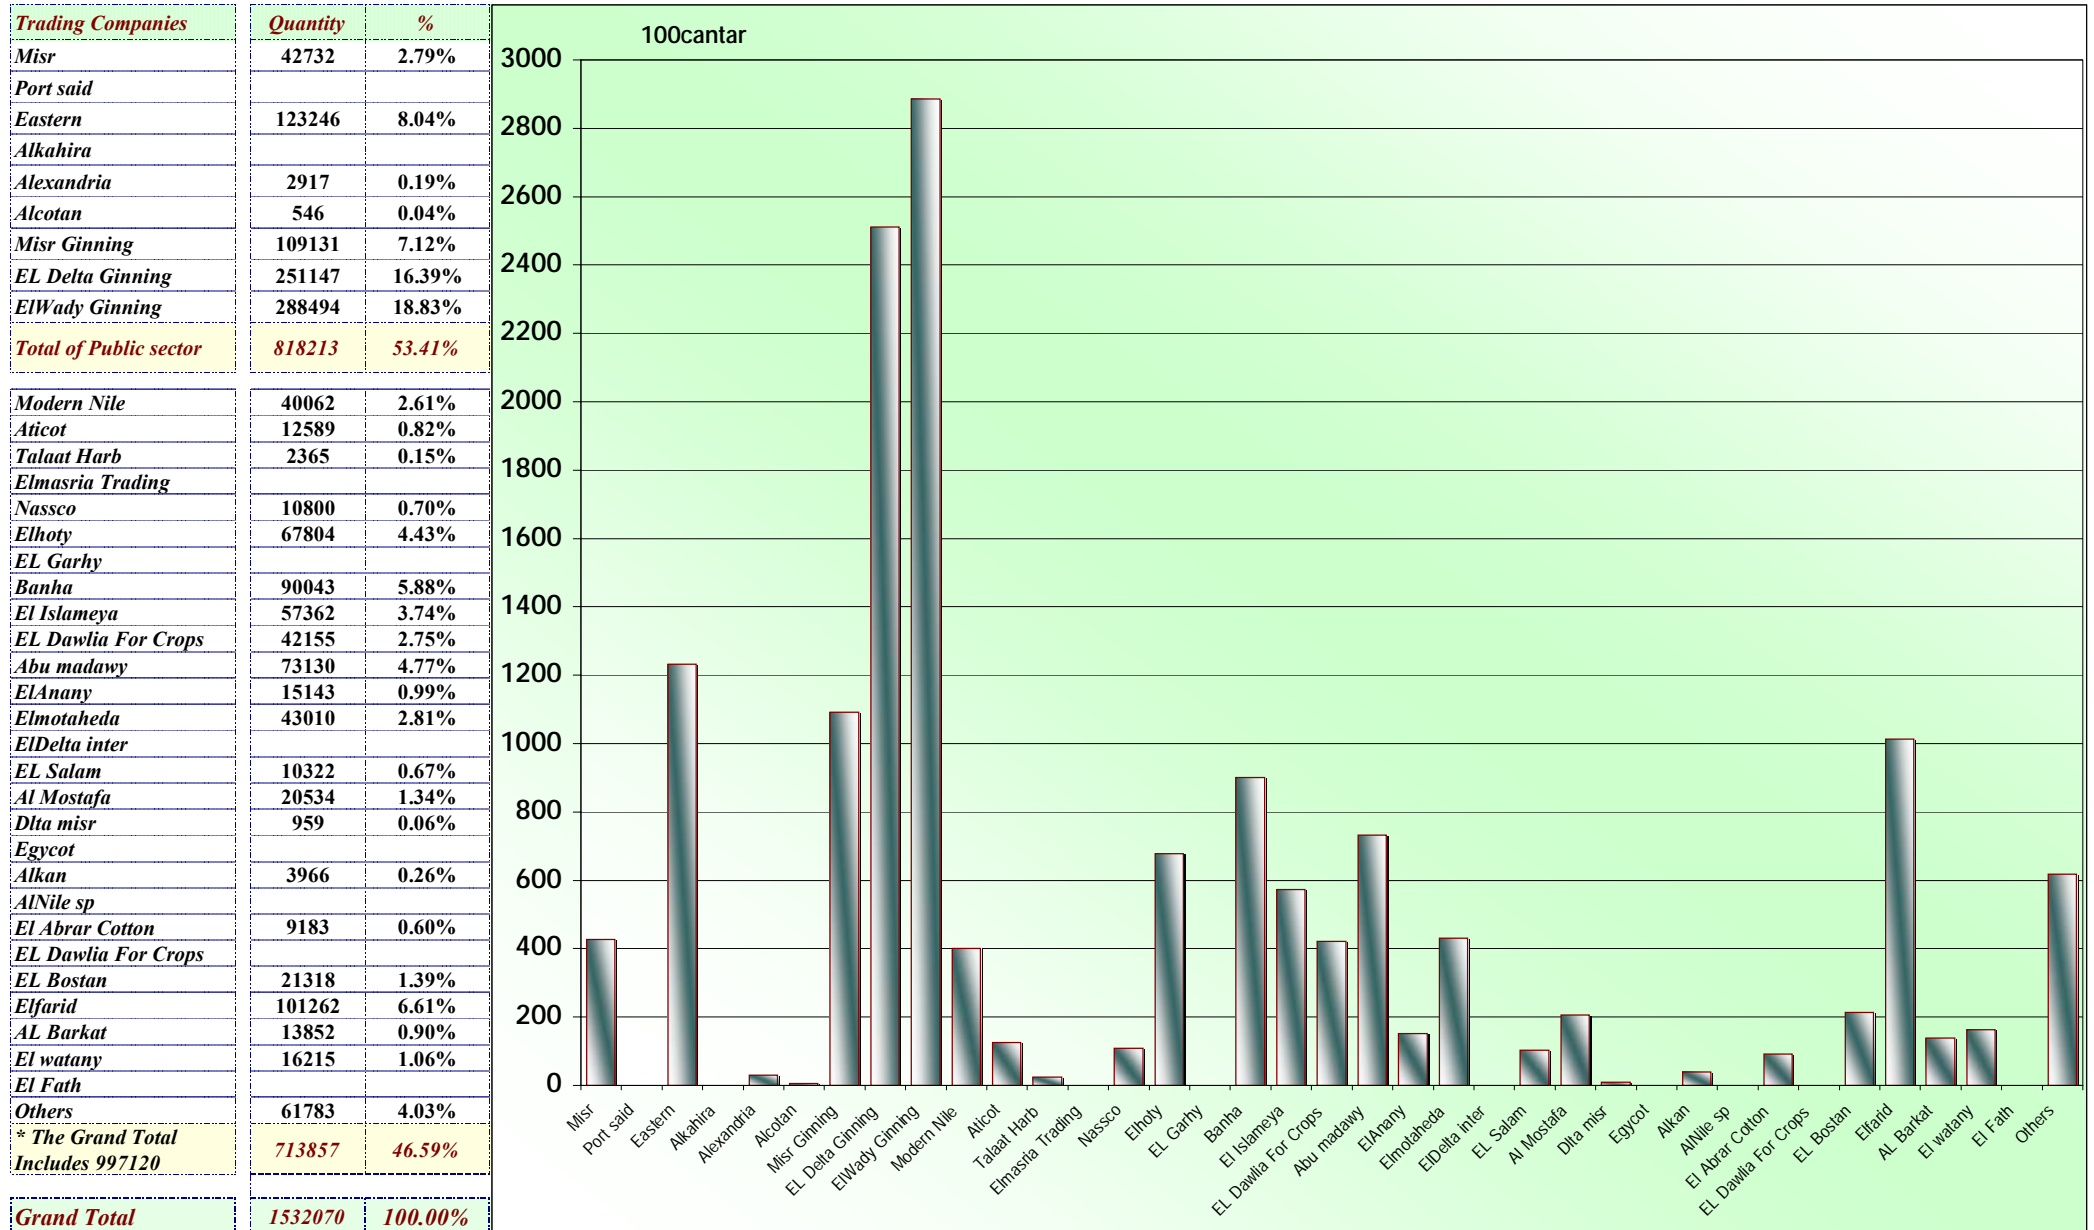

**Total Amount of Lint Cotton Deliveries From Trading Companies:  
 To Local spinning Mills Season 2009/2010 ( until 31 / 08 / 2010 )By Cantar**

\* The Grand Total Includes 997666 Canter From Previous Seasons.