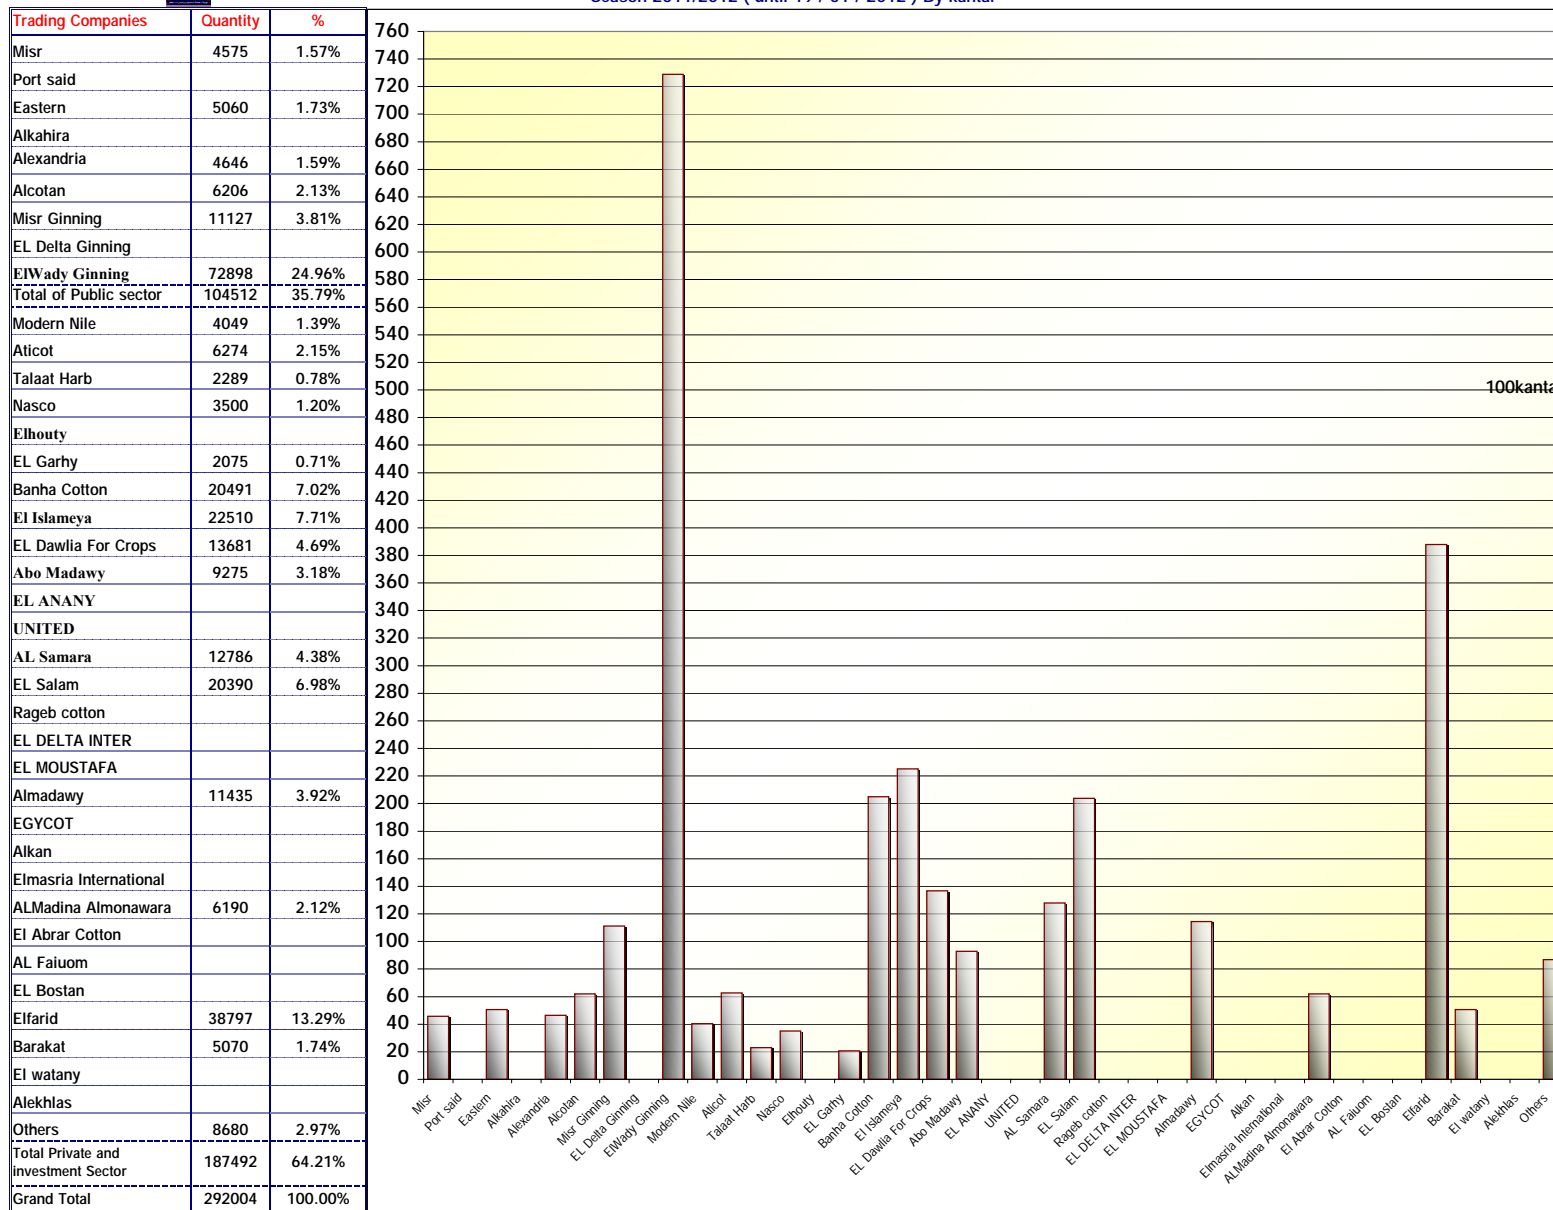

Total Amount of Lint Cotton Deliveries From Trading Companies
Season 2011/2012 (until 19 / 01 / 2012) By kantar

* The Grand Total Includes 39714 kantar From Previous Seasons.

Lint cotton Kantar = 50 Kg = 0.05 ton