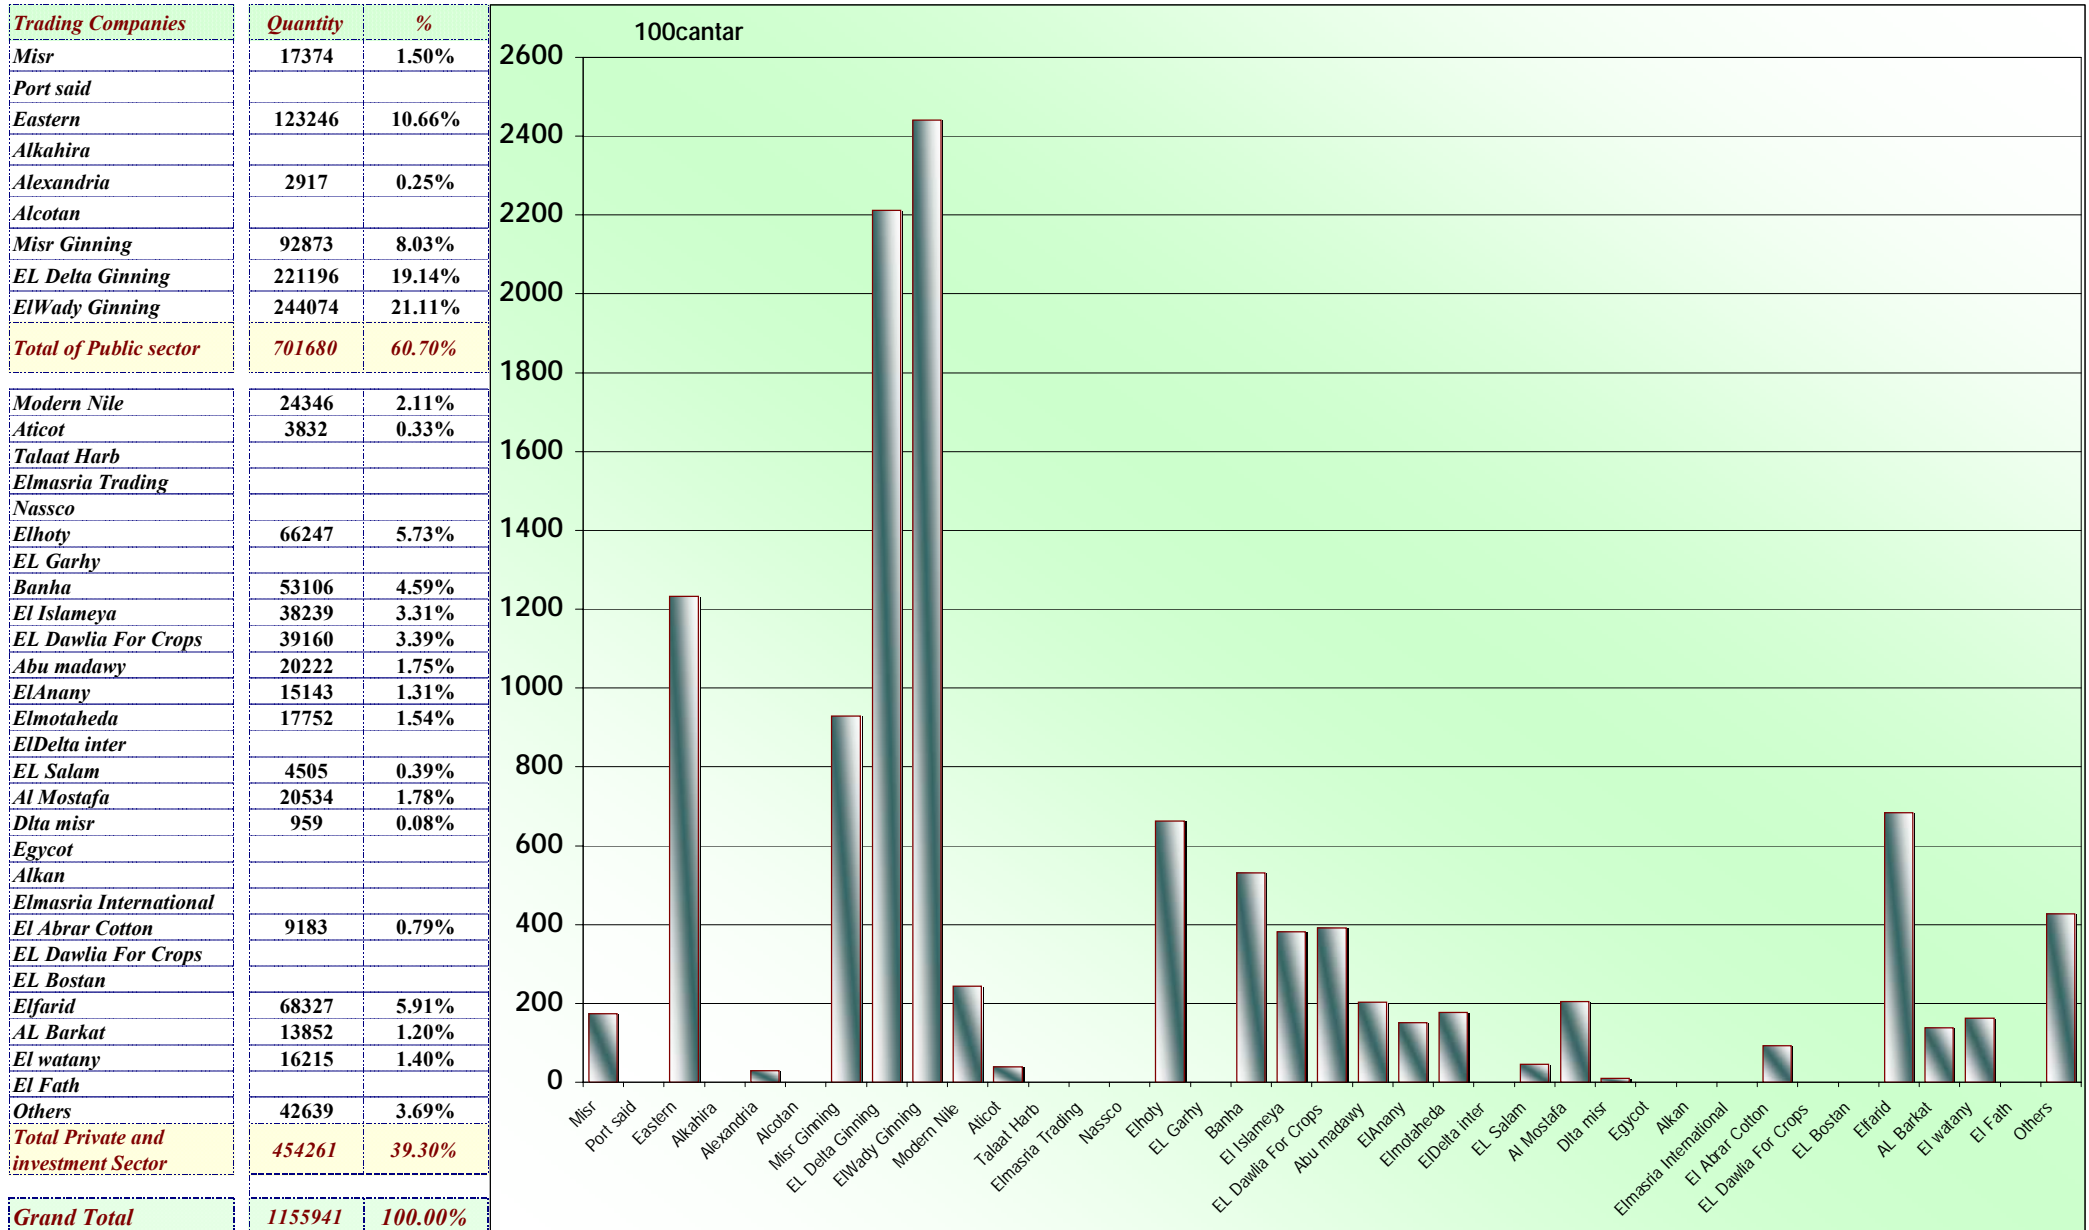

**Total Amount of Lint Cotton Deliveries From Trading Companies
 To Local spinning Mills Season 2009/2010 (until 04 / 03 / 2010)By Cantar**

* The Grand Total Includes 891968 Canter From Previous Seasons.