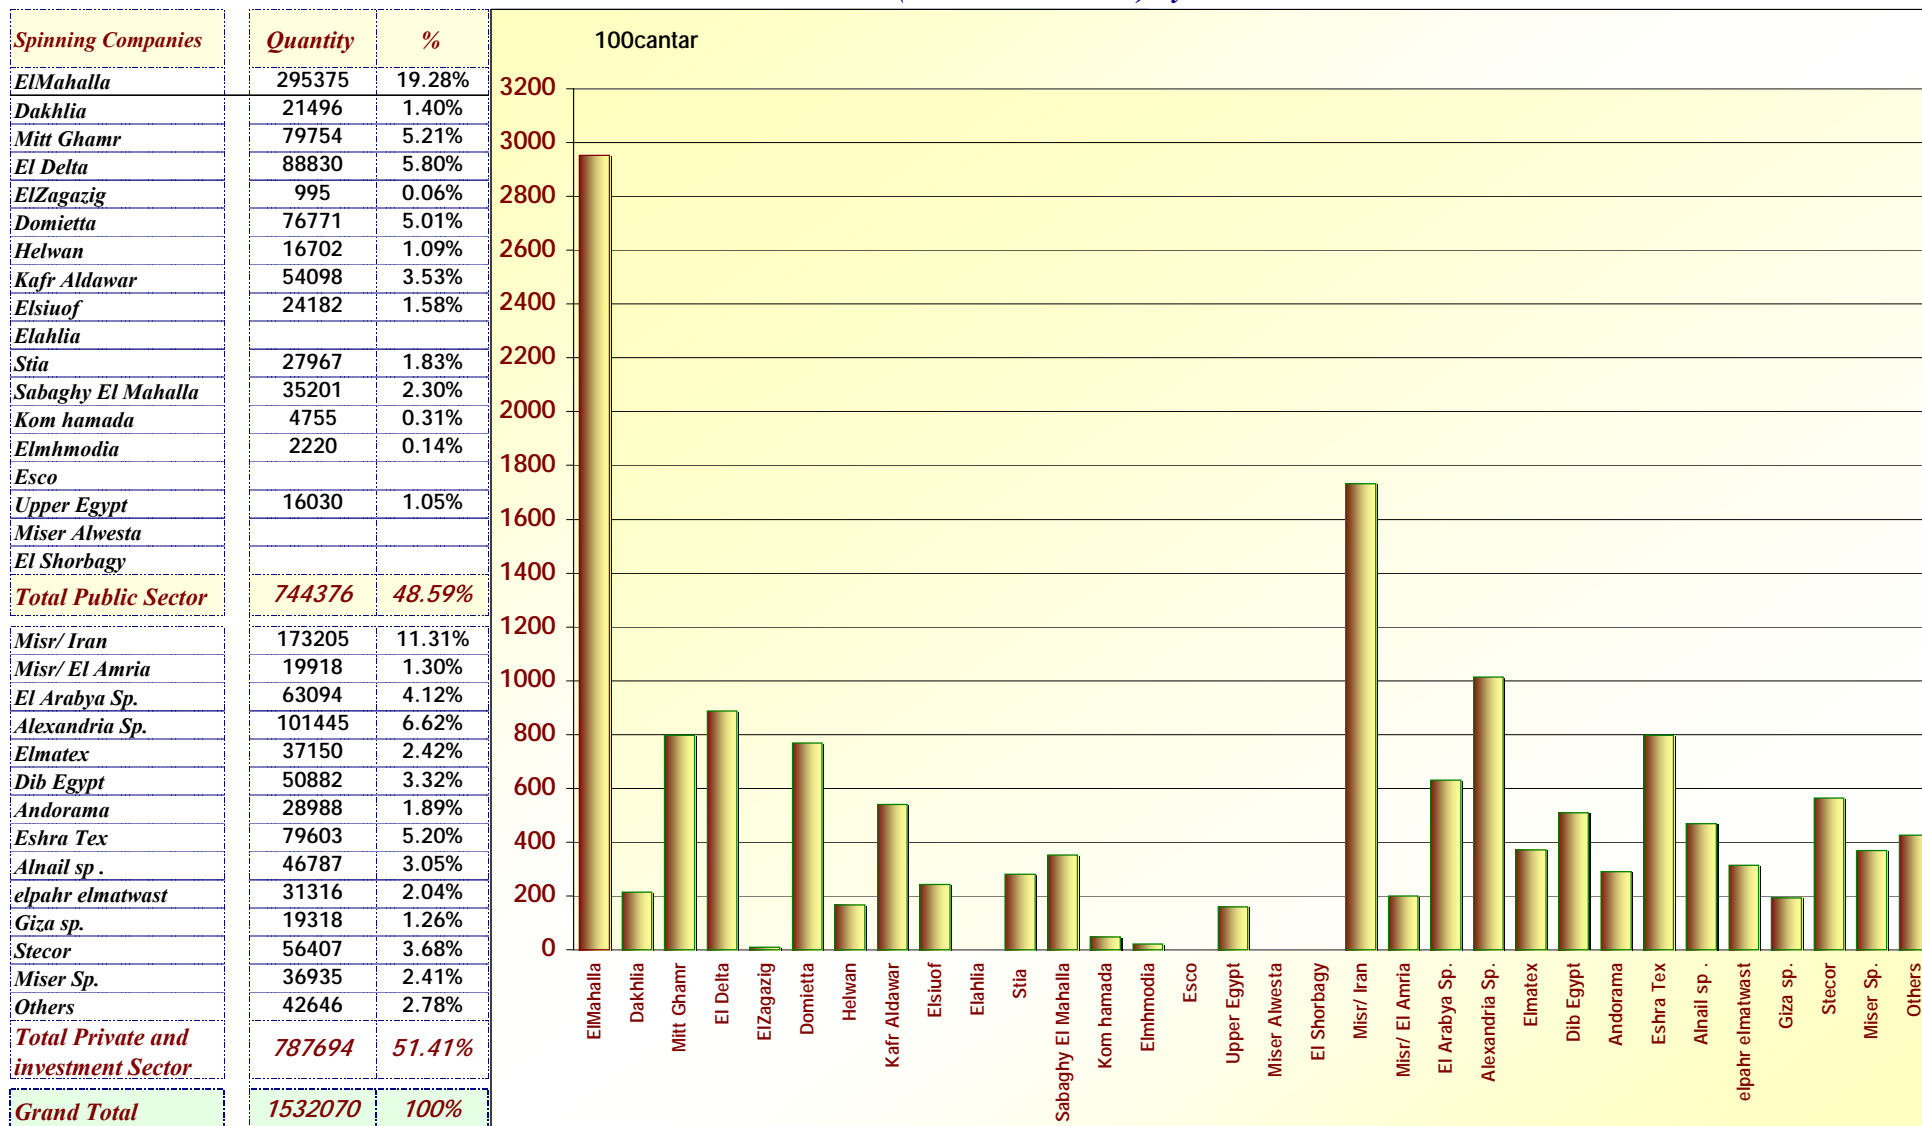

Cotton Arbitration & Testing General Organization

CATGO

Information & Documentation Center

IDC

Total Amount of Lint Cotton Deliveries To Local Spinning Mills
Season 2009/2010 (until 31 / 08 / 2010) By Cantar

* The Grand Total Includes 997666 Canter From Previous Seasons.