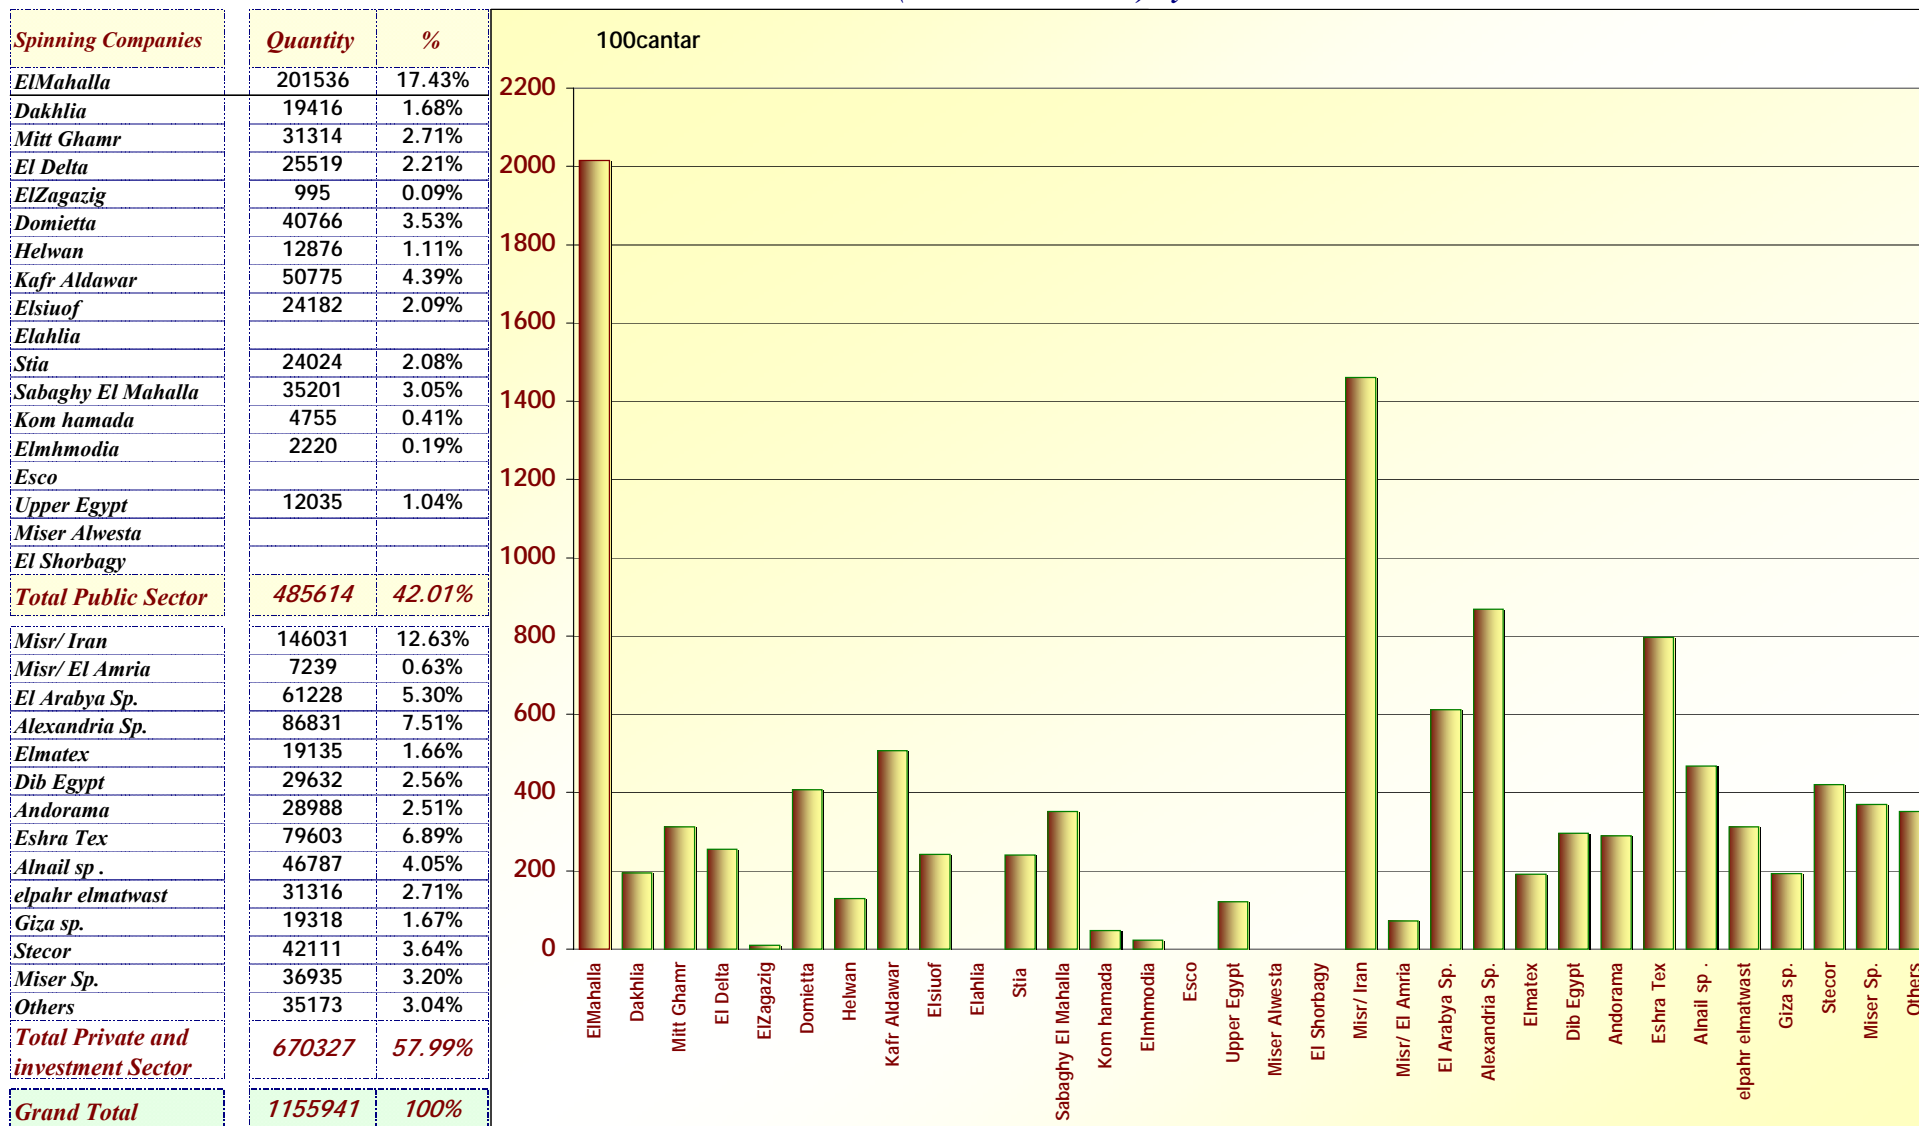

Cotton Arbitration & Testing General Organization
CATGO
Information & Documentation Center
IDC

Total Amount of Lint Cotton Deliveries To Local Spinning Mills
Season 2009/2010 (until 04 / 03 / 2010) By Cantar

* The Grand Total Includes 891968 Canter From Previous Seasons.

Chairman
Eng./ Tharwat El Miniawy